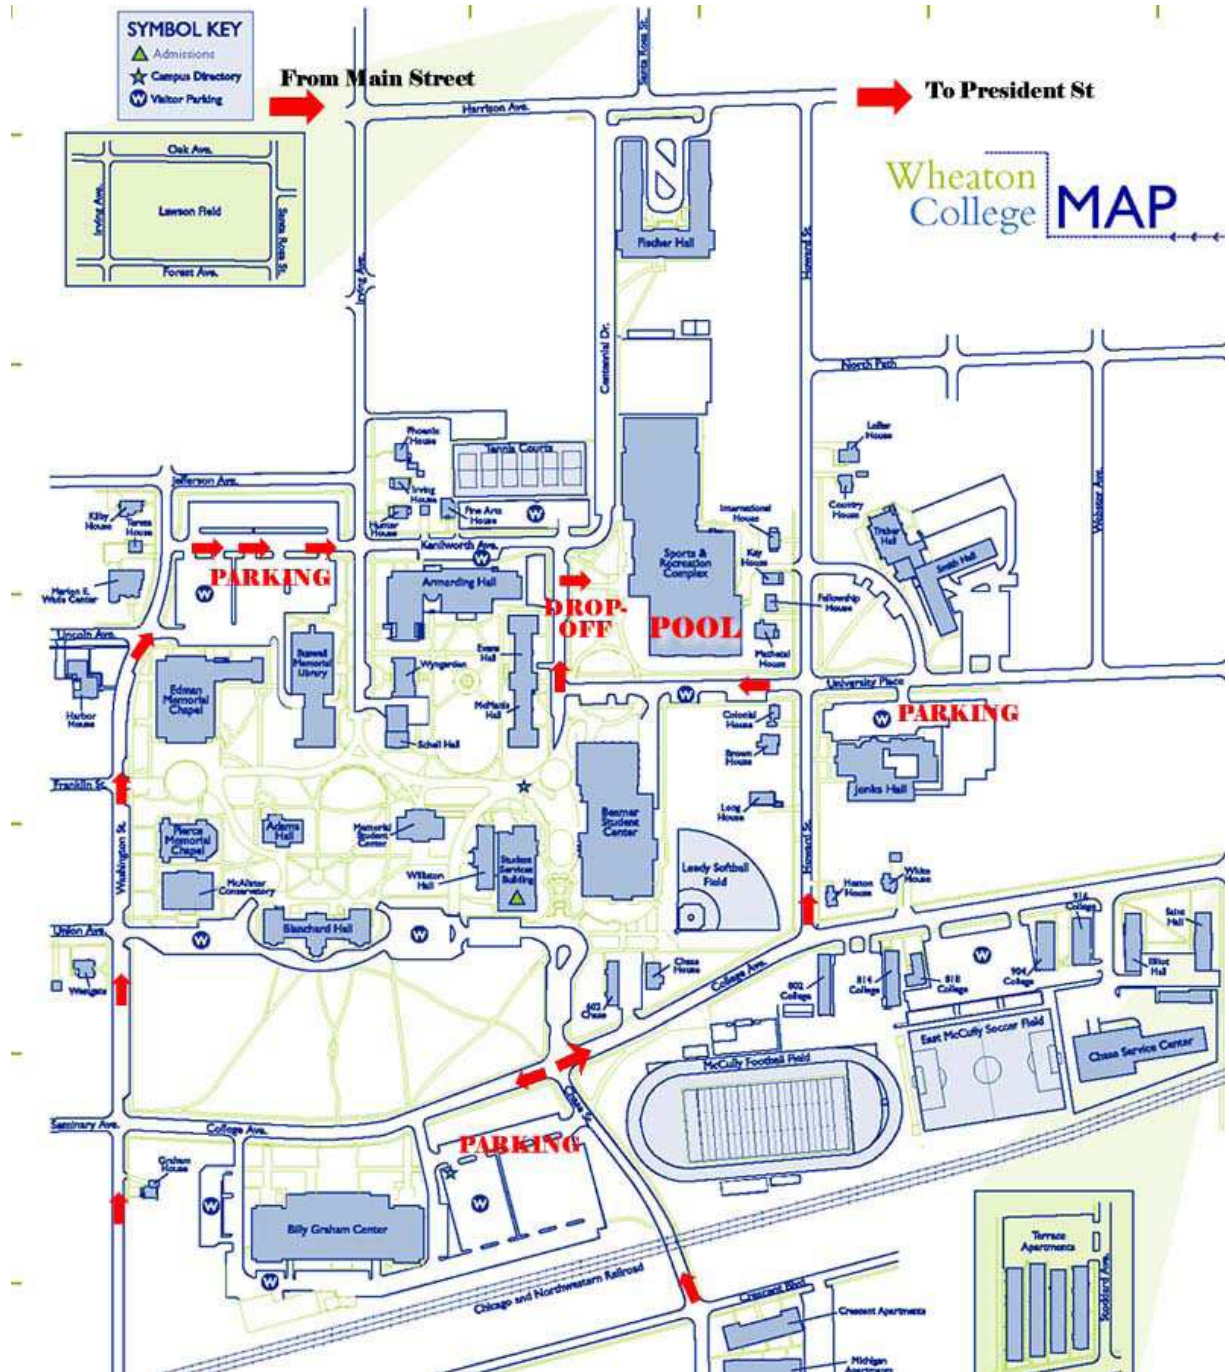

# Wheaton College PARKING and Campus Map

- |                  |                             |                          |                        |
|------------------|-----------------------------|--------------------------|------------------------|
| First Floor      | 3. Chrouser Pool            | 6. Weight Room           | 9. Women's Locker Room |
| 1. Main Entrance | 4. Swim Coach/Aquatics Dir. | 7. King Arena - Main Gym | 10. Athletic Training  |
| 2. Practice gyms | 5. Swimming Locker Rooms    | 8. Equipment/Facilities  | 11. Men's Locker Room  |

## WHEATON COLLEGE SPORTS & REC COMPLEX

Spectators note that viewing is ONLY available in the pool balcony and the spectator overflow area on the pool deck (north end – accessed from hallway only). Spectators are NOT PERMITTED on the running track above the pool, or by the glass windows on the west (entry) side of the pool. Elevator access to the balcony is available as indicated above.