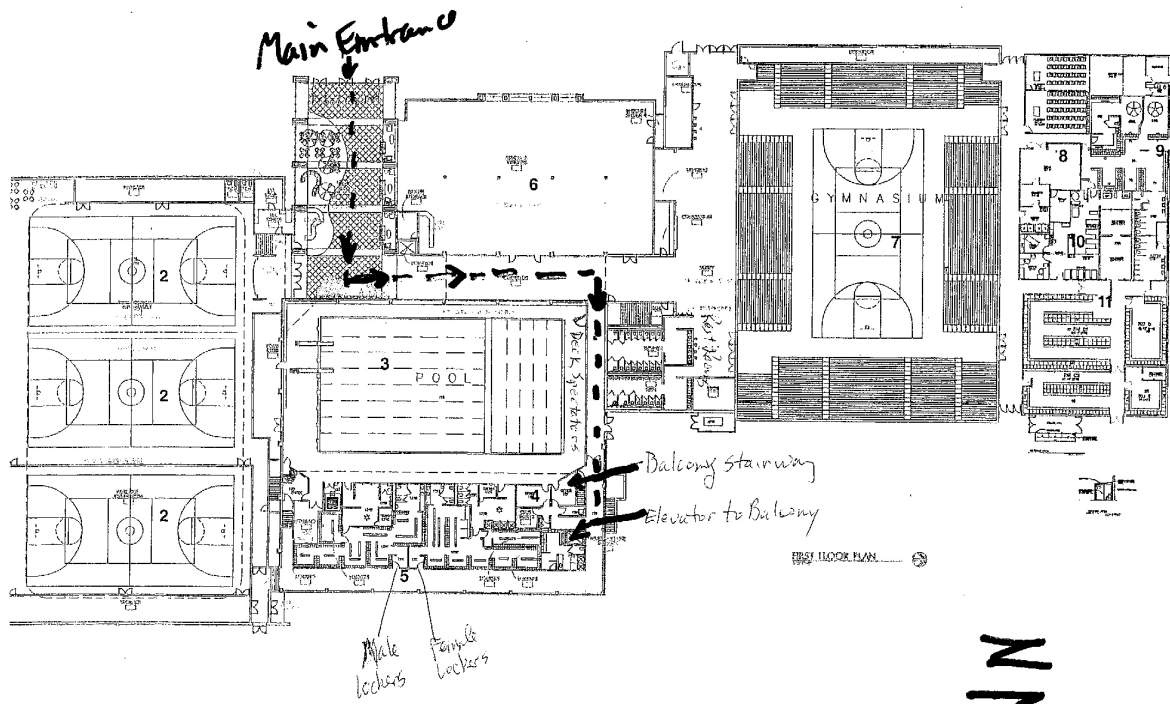

# Wheaton College PARKING and Campus Map

- |                  |                             |                          |                        |
|------------------|-----------------------------|--------------------------|------------------------|
| First Floor      | 3. Chrouser Pool            | 6. Weight Room           | 9. Women's Locker Room |
| 1. Main Entrance | 4. Swim Coach/Aquatics Dir. | 7. King Arena - Main Gym | 10. Athletic Training  |
| 2. Practice gyms | 5. Swimming Locker Rooms    | 8. Equipment/Facilities  | 11. Men's Locker Room  |

## WHEATON COLLEGE SPORTS & REC COMPLEX

Spectators note that viewing is ONLY available in the pool balcony and the spectator overflow area on the pool deck (north end – accessed from hallway only). Spectators are NOT PERMITTED on the running track above the pool, or by the glass windows on the west (entry) side of the pool. Elevator access to the balcony is available as indicated above.